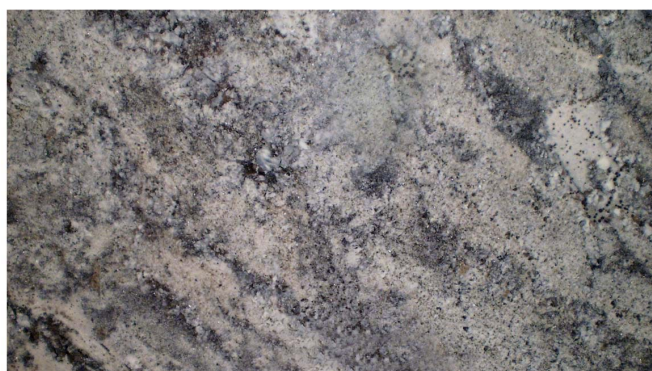

We have other design variations for you.