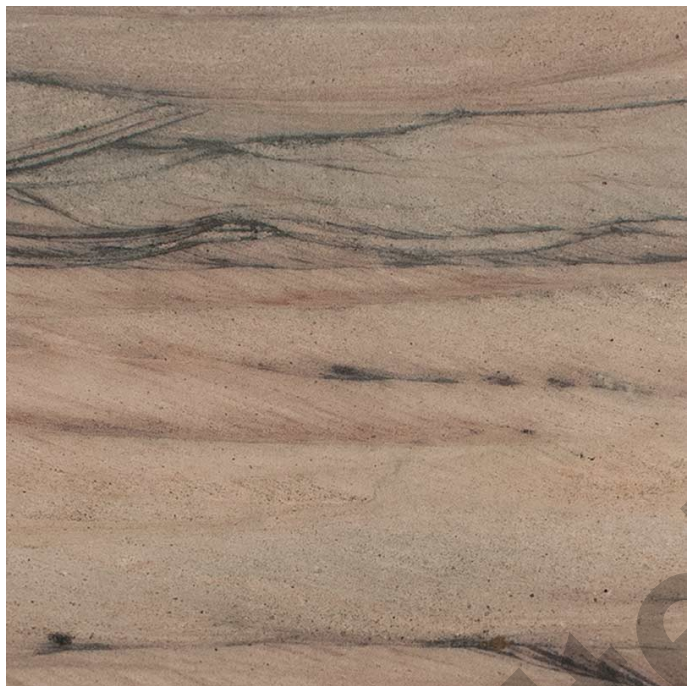

Granite House, Inc.
44325 Groesbeck Hwy.
Clinton Township, MI 48036.
586-783-4445

GRANITE HOUSE

We have other design variations for you.

Copyright © 2016 Granite House, Inc. All Rights Reserved.

Granitehouse