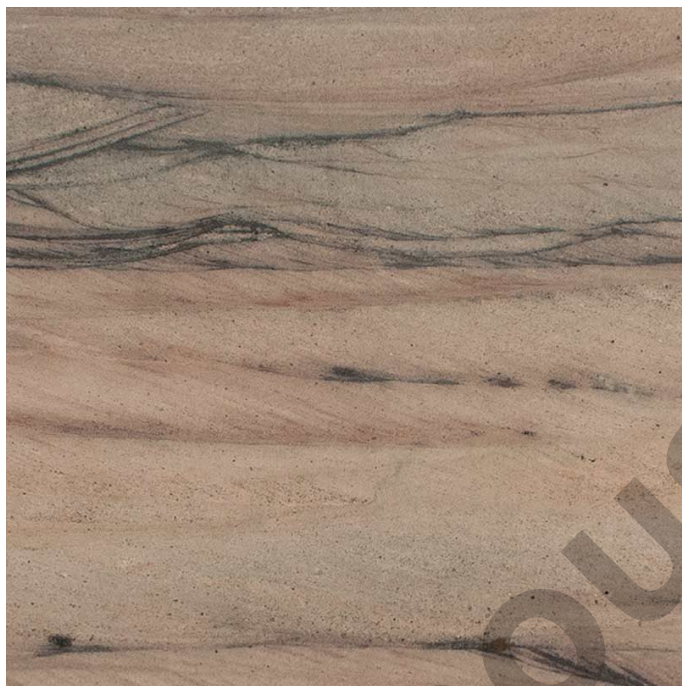

Granite House, Inc.
44325 Groesbeck Hwy.
Clinton Township, MI 48036.
586-783-4445

GRANITE HOUSE

We have other design variations for you.

Copyright © 2016 Granite House, Inc. All Rights Reserved.

Granitehouse