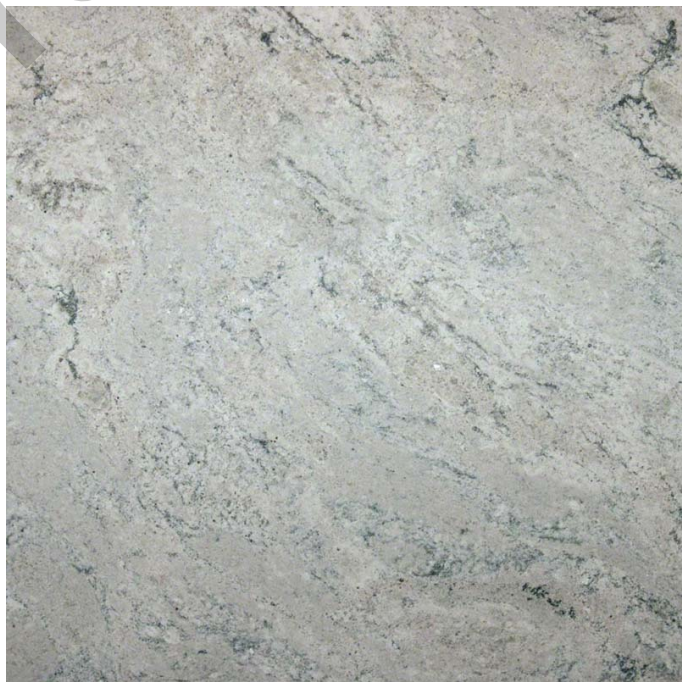

We have other design variations for you.