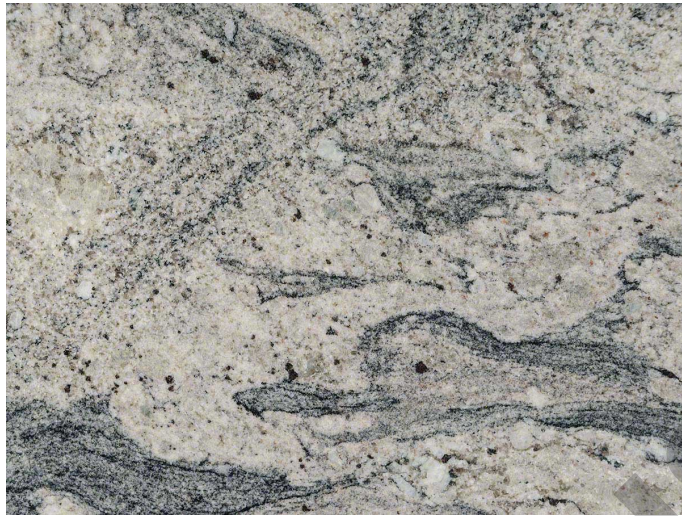

We have other design variations for you.