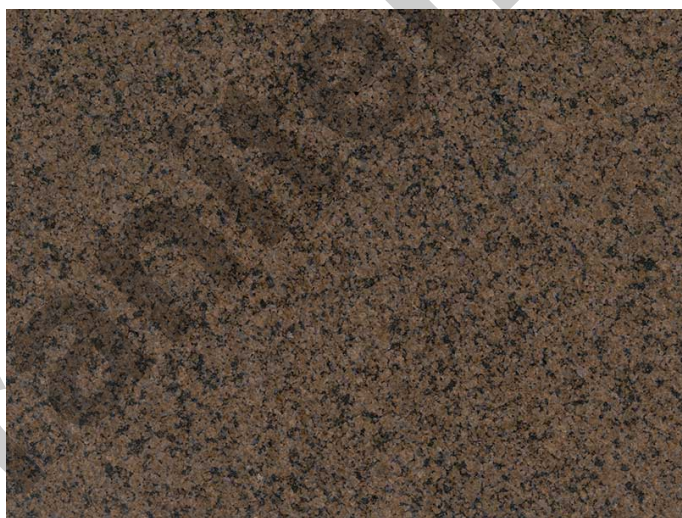

We have other design variations for you.