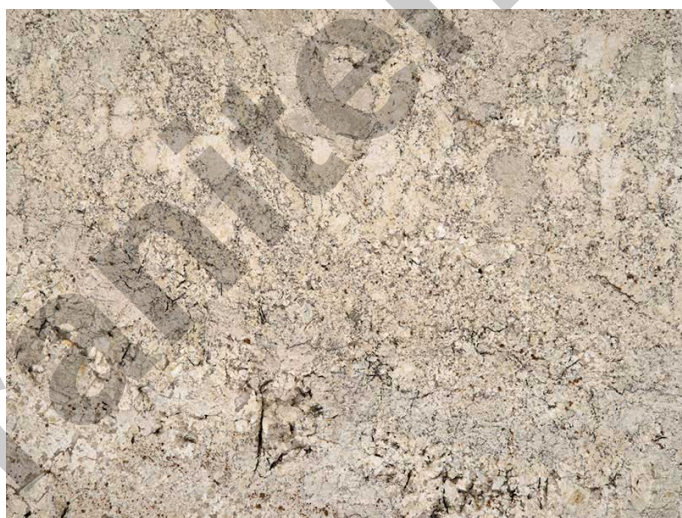

We have other design variations for you.