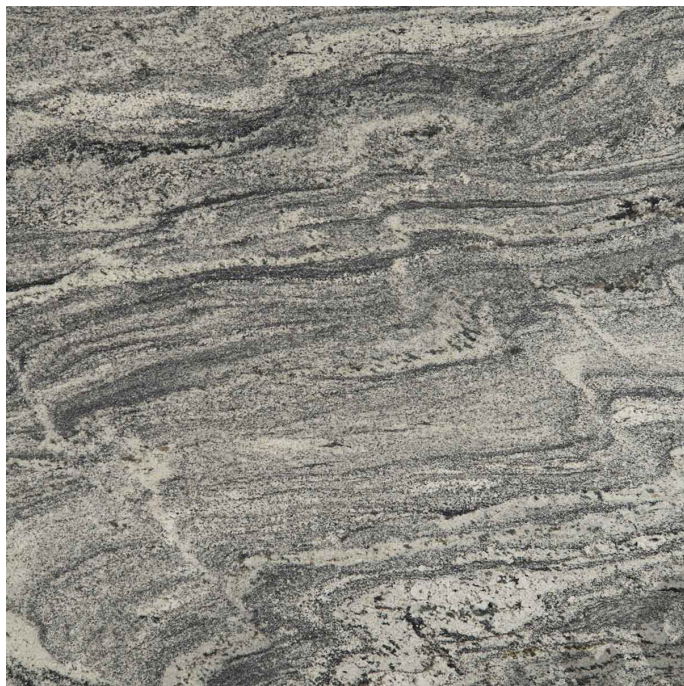

### **Description:**

Silver Creek granite slabs from Brazil feature gray tones that run the spectrum from light to dark. This handsome natural granite is durable and low maintenance, making it suitable for a variety of installation projects in both homes and commercial properties. Create stunning granite countertops, waterfall islands, accent walls, or floors wherever gray granite is desired.