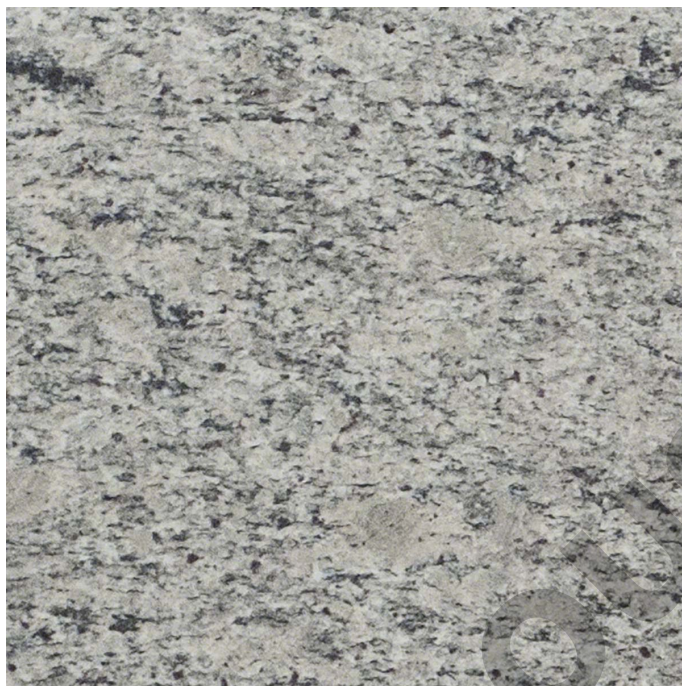

We have other design variations for you.