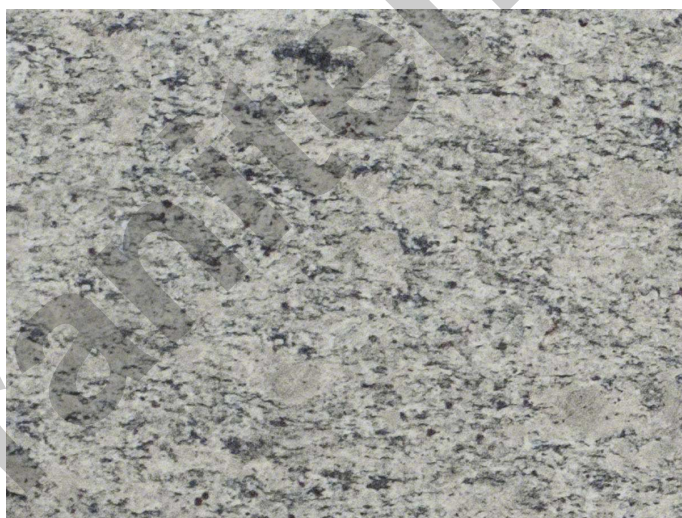

We have other design variations for you.