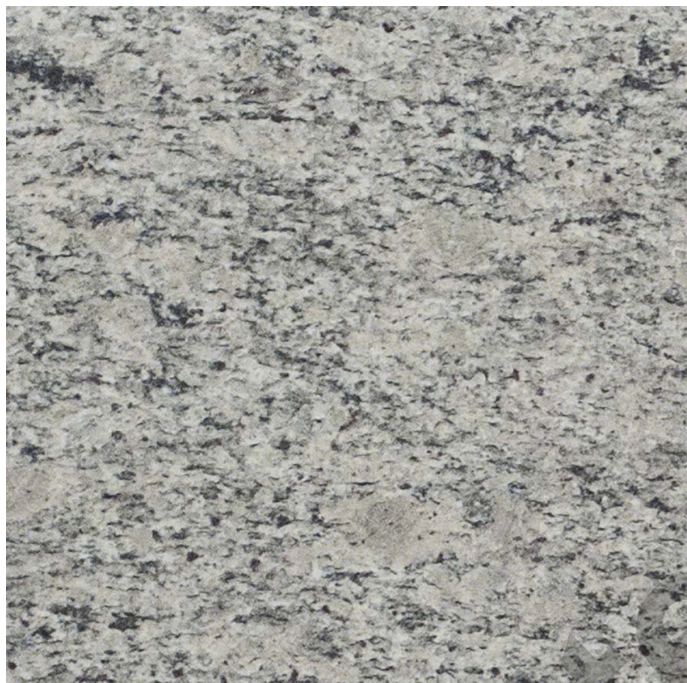

## GRANITE HOUSE

---

### **Description:**

Santa Cecilia LC Granite from Brazil is a low variation durable granite features warm beiges, yellows and grays. It is available in polished slabs and is recommended for interior and exterior projects including landscaping, countertops, backsplashes, walls, and flooring.