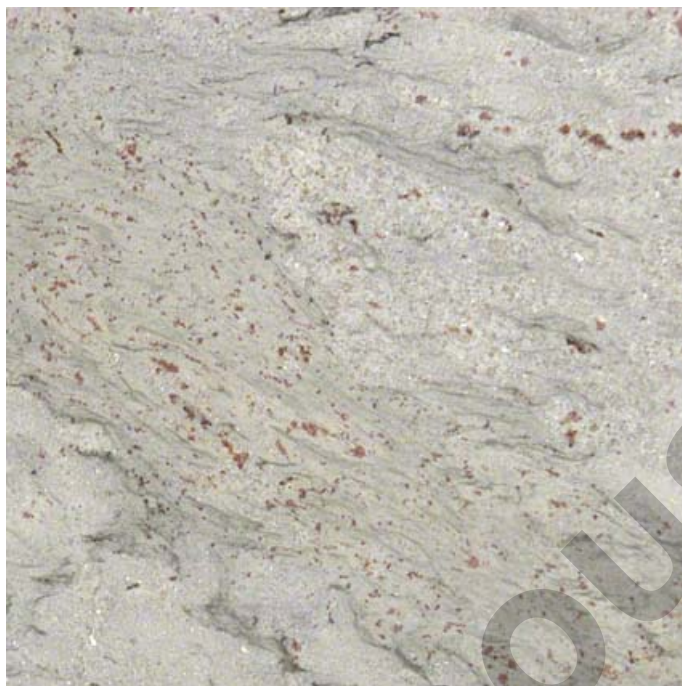

We have other design variations for you.