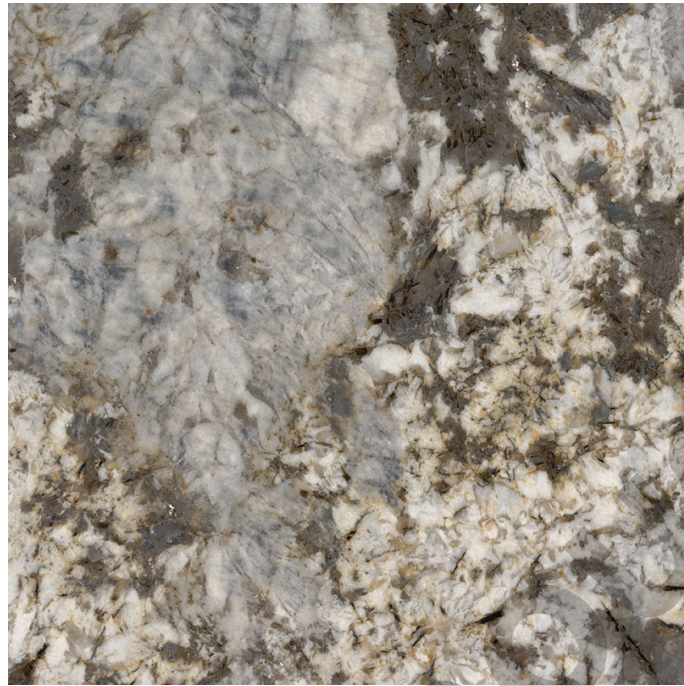

We have other design variations for you.