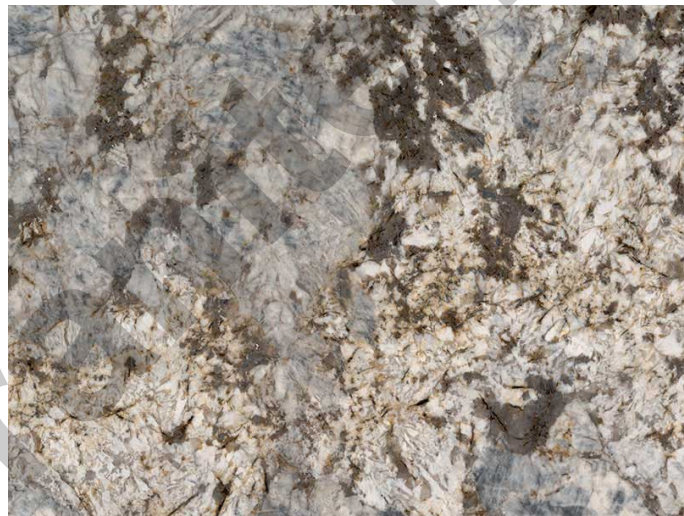

We have other design variations for you.