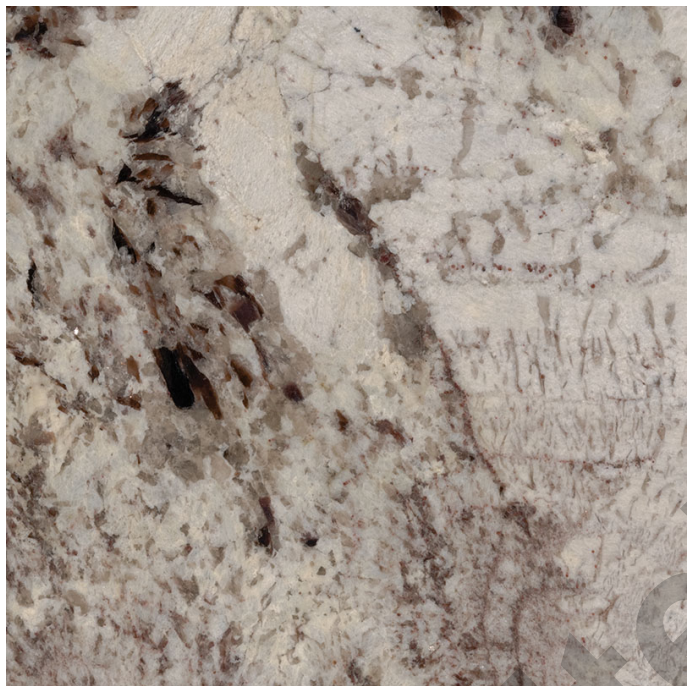

Granite House, Inc.
44325 Groesbeck Hwy.
Clinton Township, MI 48036.
586-783-4445

GRANITE HOUSE

Description:

Kalix River is an extraordinary blend of colors and patterns featuring dreamy shades of creams, whites, pinks, and chocolate browns. Available in both 2 CM and 3 CM slabs, this natural granite is a perfect choice to create durable and low-maintenance granite countertops, kitchen islands, bar tops and table tops, accent walls, and even floors. It is recommended for both residential and commercial properties and can be used for countertops and other features in outdoor kitchens and other spaces.