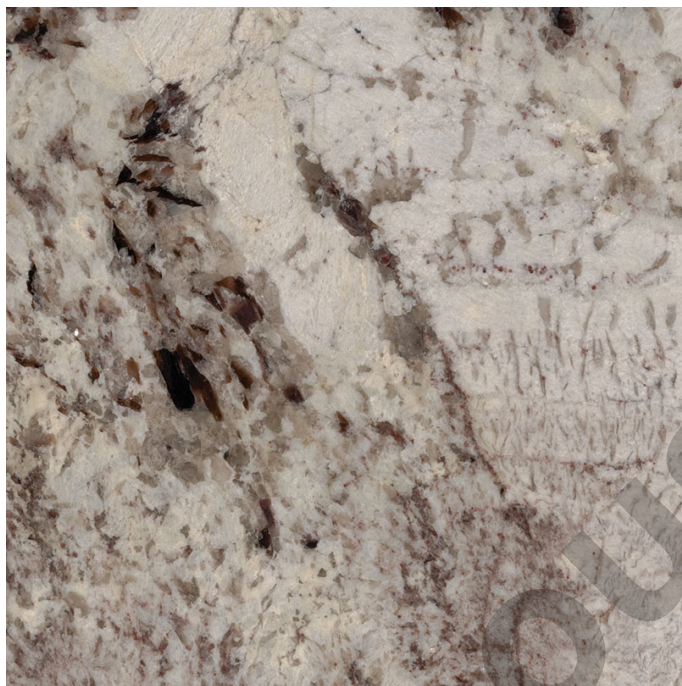

We have other design variations for you.