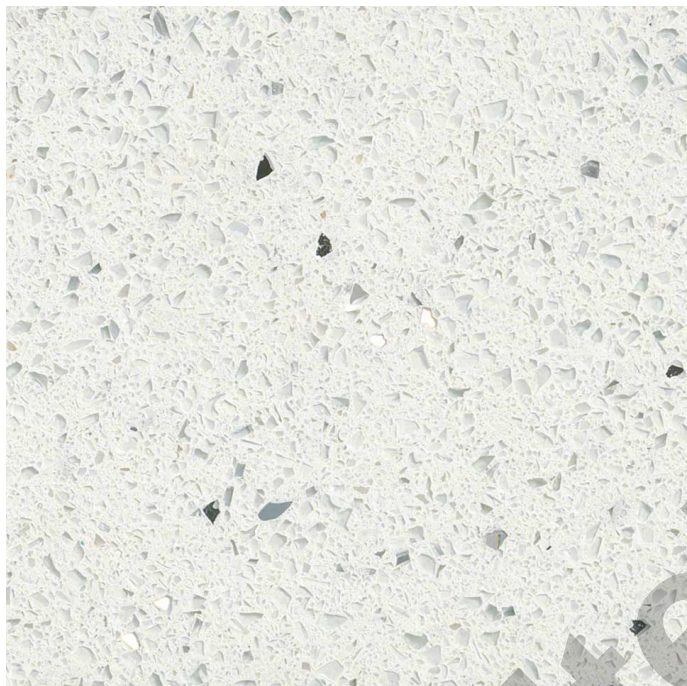

Granite House, Inc.
44325 Groesbeck Hwy.
Clinton Township, MI 48036.
586-783-4445

GRANITE HOUSE

Sparkling White Quartz is a stunning reflection of whites and icy speckles for kitchens, baths and other design features when you desire a touch of sparkle and elegance. Best uses for this durable quartz include residential and commercial property projects such as floors, countertops, landscaping and walls. It is not recommended for exterior use in areas with freezing temperatures.