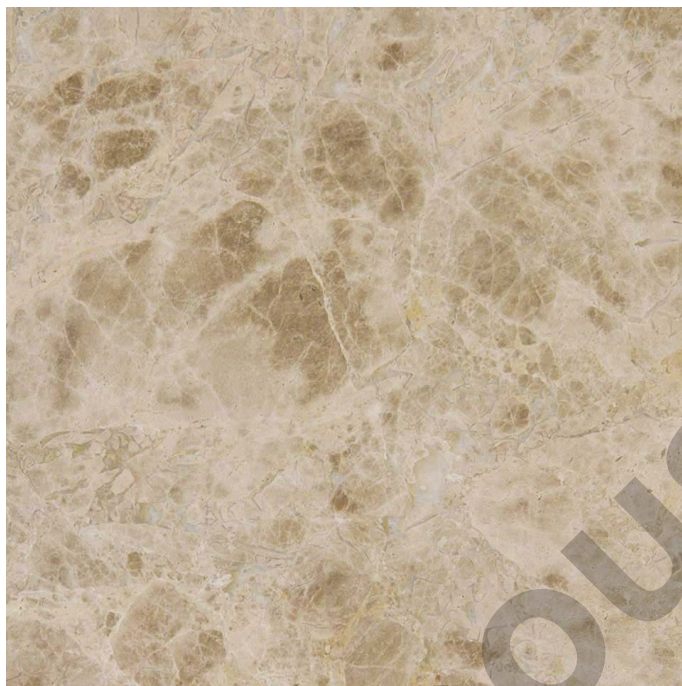

We have other design variations for you.