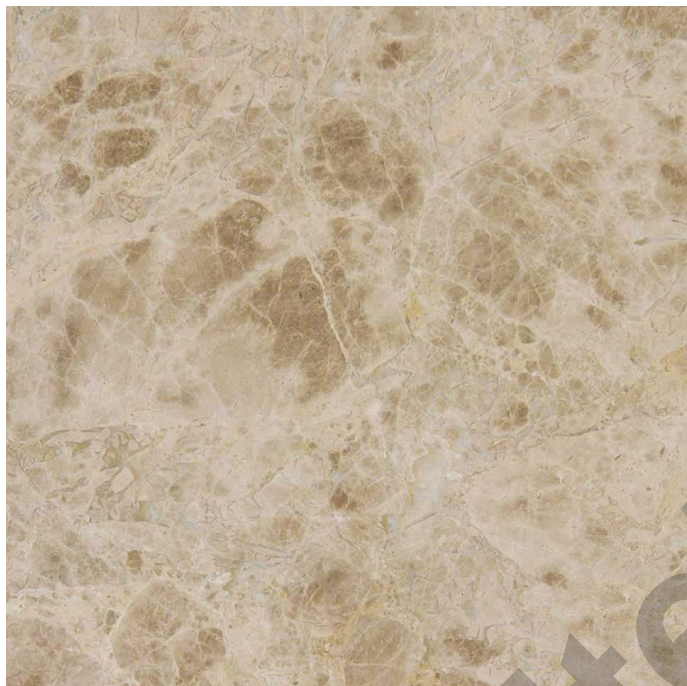

Granite House, Inc.
44325 Groesbeck Hwy.
Clinton Township, MI 48036.
586-783-4445

GRANITE HOUSE

Emperador Light Marble from Turkey is a beautiful cream marble with shades of brown and beige that add subtle sophistication and dimension. Available in polished tiles for indoor uses in commercial and residential properties, this glamorous collection creates stunning good looks for wall tile, flooring, and countertop applications.