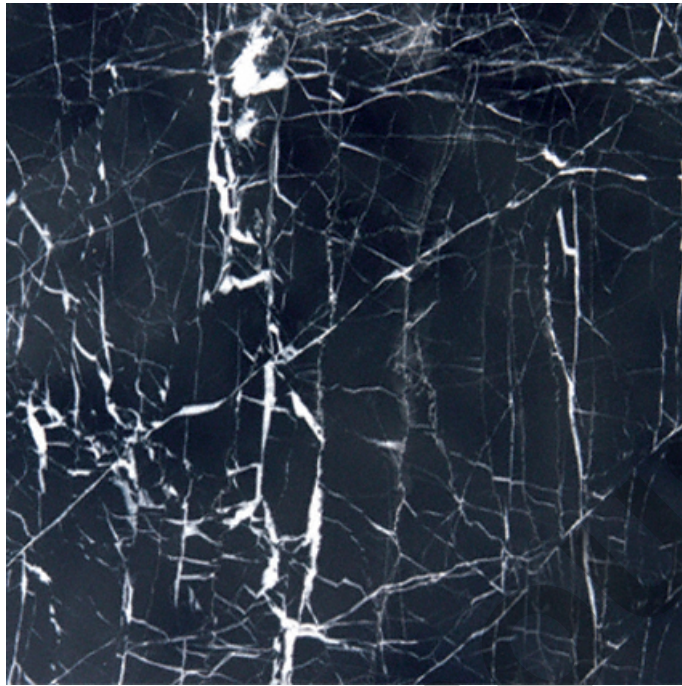

We have other design variations for you.

Copyright © 2016 Granite House, Inc. All Rights Reserved.