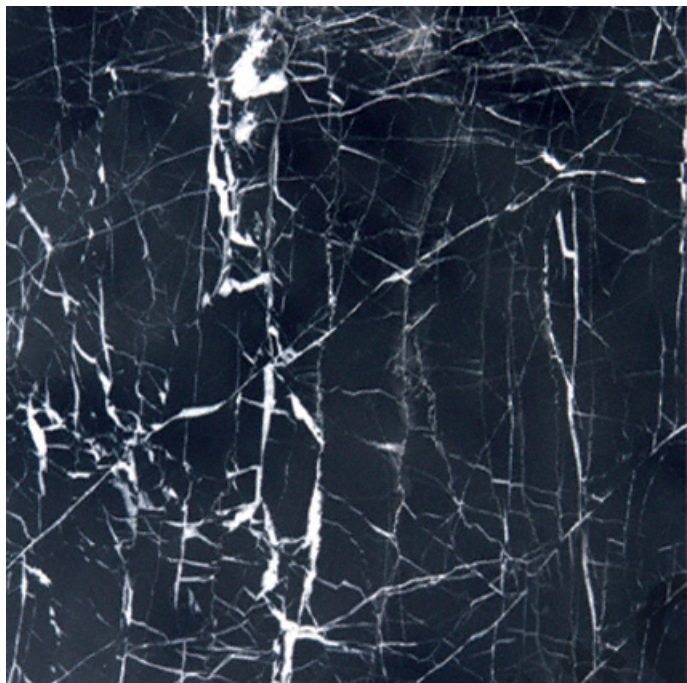

## GRANITE HOUSE

---

China Black With Vein Marble is a dramatic black marble with striking white veins. It is available in both tiles and slabs for easy coordination in design projects including countertops, walls, backsplashes and floors for residential and commercial properties.