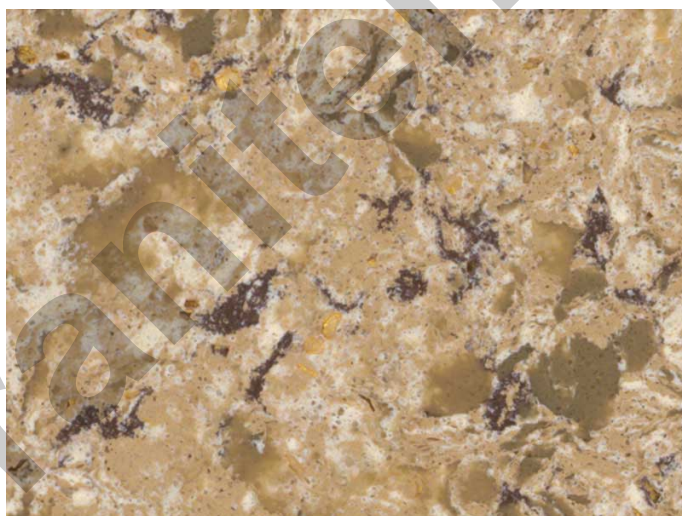

We have other design variations for you.